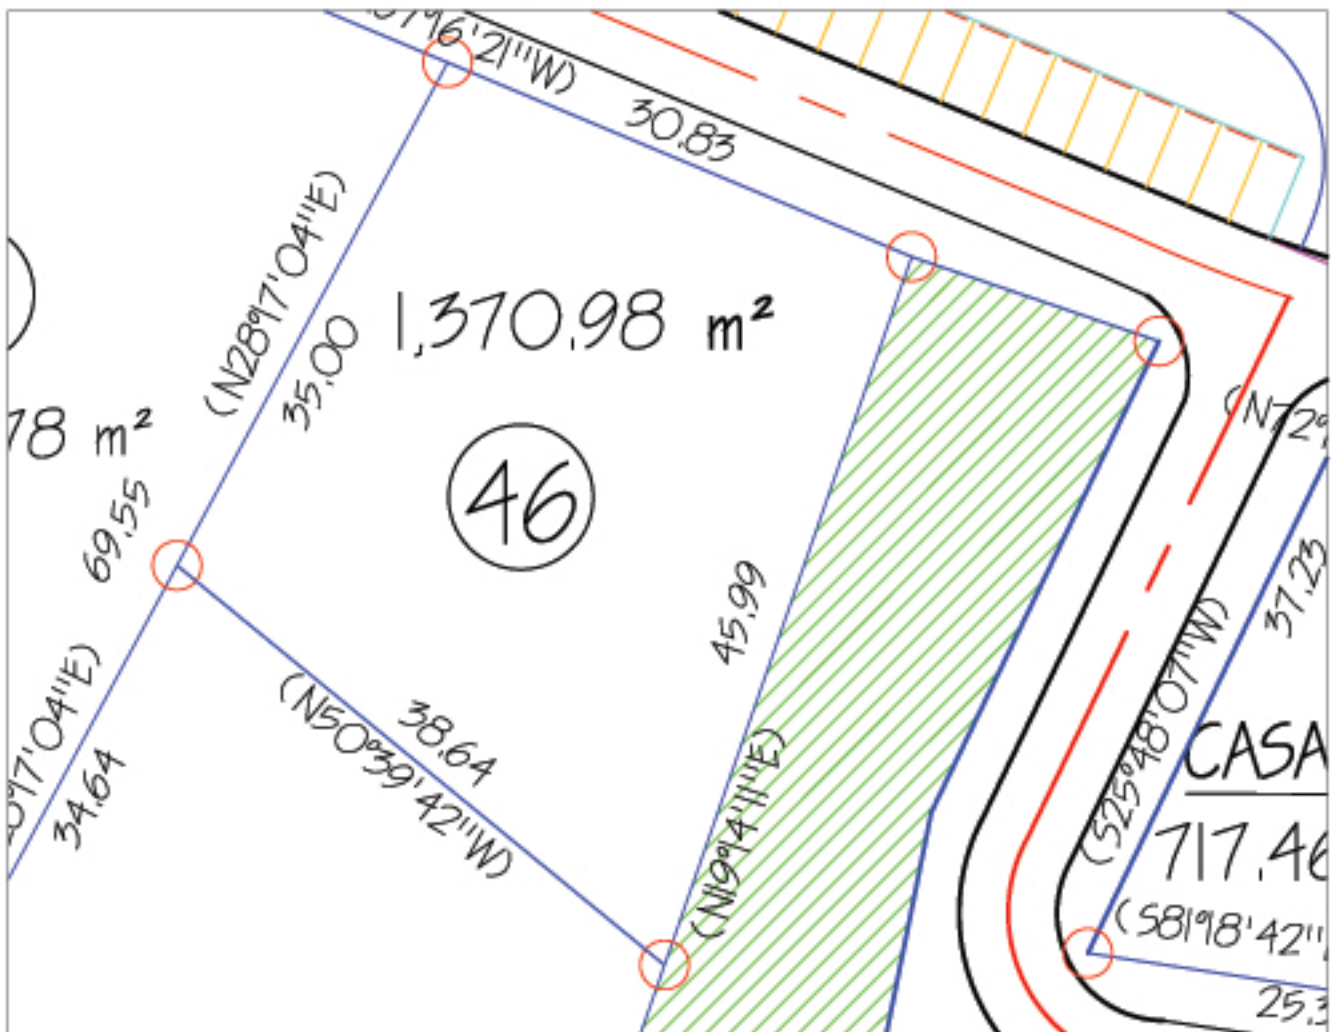

BAHIA LOMAS

ESTATES & MARINA

Bocas Del Toro, Republic of Panama

www.bahialomas.com

LOT #46

Sq. Meters

1,370.98

Sq. Ft

14,755.86

Acre

.339